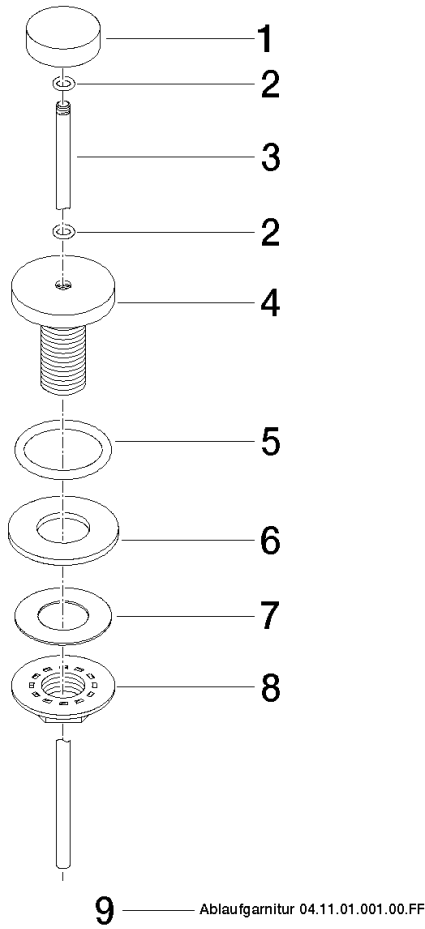

Basin Waste with knob for deck mounting 1 1/4" - Brushed Dark Platinum

IMO

10 200 970

Fits: IMO, LULU, MADISON, MEM, TARA,
CL.1, LISSÉ, VAIA, META, CYO

	Brushed Dark Platinum	10 200 970-99
	Chrome	10 200 970-00
	Brushed Platinum	10 200 970-06
	Platinum	10 200 970-08
	Durabrand (23kt Gold)	10 200 970-09
	Dark Chrome	10 200 970-19
	Light Gold	10 200 970-26
	Brushed Light Gold	10 200 970-27
	Brushed Durabrand (23kt Gold)	10 200 970-28
	Matte Black	10 200 970-33
	Brushed Bronze	10 200 970-42
	Brushed Champagne (22kt Gold)	10 200 970-46
	Champagne (22kt Gold)	10 200 970-47
	Brushed Chrome	10 200 970-93

Basin Waste with knob for deck mounting 1 1/4" - Brushed Dark Platinum

IMO

10 200 970

Only suitable for basins with an overflow.

10 200 970

10 200 970

Parts for other finishes can be found here: [Chrome](#)

Spare parts list

No.	Item Number	Name	Quantity used	Delivery time
1	09 21 33 001-99	handle	1	30
2	09 14 10 007 90	seal	2	2
3	09 31 09 004-99	pull-rod	1	30
4	09 18 40 022-99	sleeve	1	30
5	09 14 10 095 90	seal	1	2
6	09 14 05 012 90	seal	1	2
7	09 14 40 001 90	seal	1	60
8	09 23 10 010 90	nut	1	2
9	90 11 01 001 00-99	pop-up waste	1	30