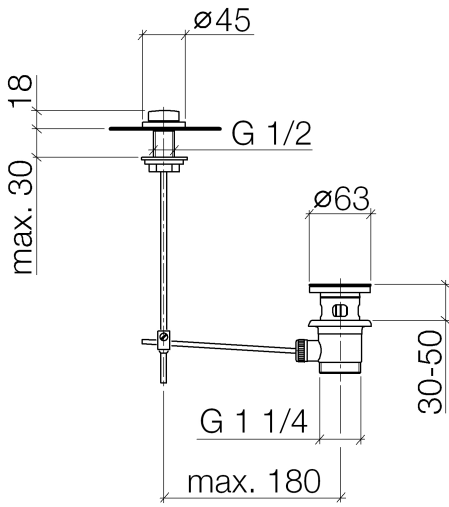

Basin Waste with knob for deck mounting 1 1/4" - Brushed Dark Platinum

IMO

10 200 970

Fits: IMO, LULU, MADISON, MEM, TARA,
CL.1, LISSÉ, VAIA, META, CYO

	Brushed Dark Platinum	10 200 970-99
	Chrome	10 200 970-00
	Brushed Platinum	10 200 970-06
	Platinum	10 200 970-08
	Durabrand (23kt Gold)	10 200 970-09
	Dark Chrome	10 200 970-19
	Light Gold	10 200 970-26
	Brushed Light Gold	10 200 970-27
	Brushed Durabrand (23kt Gold)	10 200 970-28
	Matte Black	10 200 970-33
	Brushed Bronze	10 200 970-42
	Brushed Champagne (22kt Gold)	10 200 970-46
	Champagne (22kt Gold)	10 200 970-47
	Brushed Chrome	10 200 970-93

Basin Waste with knob for deck mounting 1 1/4" - Brushed Dark Platinum

IMO

10 200 970

Only suitable for basins with an overflow.

10 200 970

10 200 970

Parts for other finishes can be found here: [Chrome](#)

Spare parts list

No.	Item Number	Name	Quantity used	Delivery time
1	09 21 33 001-99	handle	1	30
2	09 14 10 007 90	seal	2	2
3	09 31 09 004-99	pull-rod	1	30
4	09 18 40 022-99	sleeve	1	30
5	09 14 10 095 90	seal	1	2
6	09 14 05 012 90	seal	1	2
7	09 14 40 001 90	seal	1	60
8	09 23 10 010 90	nut	1	2
9	90 11 01 001 00-99	pop-up waste	1	30